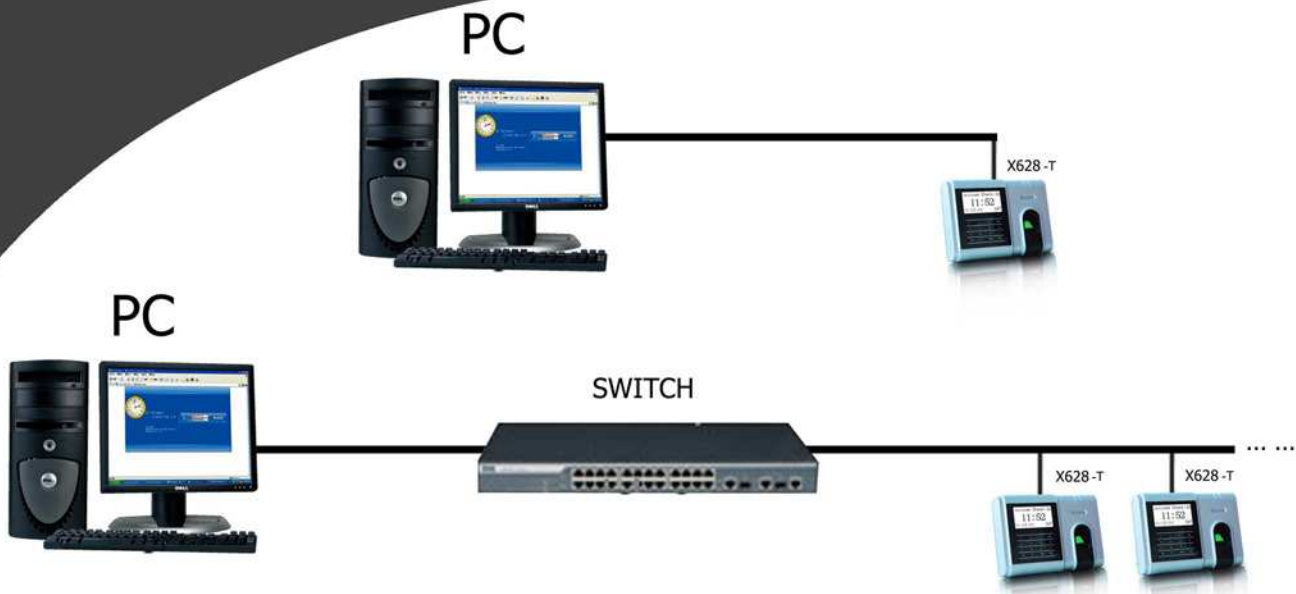

Easy to Use

Specifications:

- User Capacity: 1500
- Transaction Storage : 50000
- Sensor: ZK Sensor
- Algorithm version : ZKFinger VX9.0
- Identification time : $\leq 1S$
- FAR: $\leq 0.0001\%$
- FRR: $\leq 0.01\%$
- Operating system: Linux
- Communications: RS232 ,RS485,TCP/IP
- LCD: 128X64 white background light
- LED: Red, Green
- Operating Temperature : $0^{\circ}C-45^{\circ}C$
- Operating Humidity : 20%-80%
- Power Supply: DC5V 2A
- Language: English, Spanish, Portuguese, and other Languages
- Dimension: 190(L)*140(W)*57(H)mm
- Optional: ID, Mifare

Installation

Enrollment

Identification

ZKSoftware Inc.

Address: ZK Mansion, Wuhe Road, Gangtou, Bantian, Buji Town, Longgang District, Shenzhen, China 518129

Tel: 86-755-8960 2345/46/47/48

Fax: 86-755-8960 2675

www.zksoftware.com